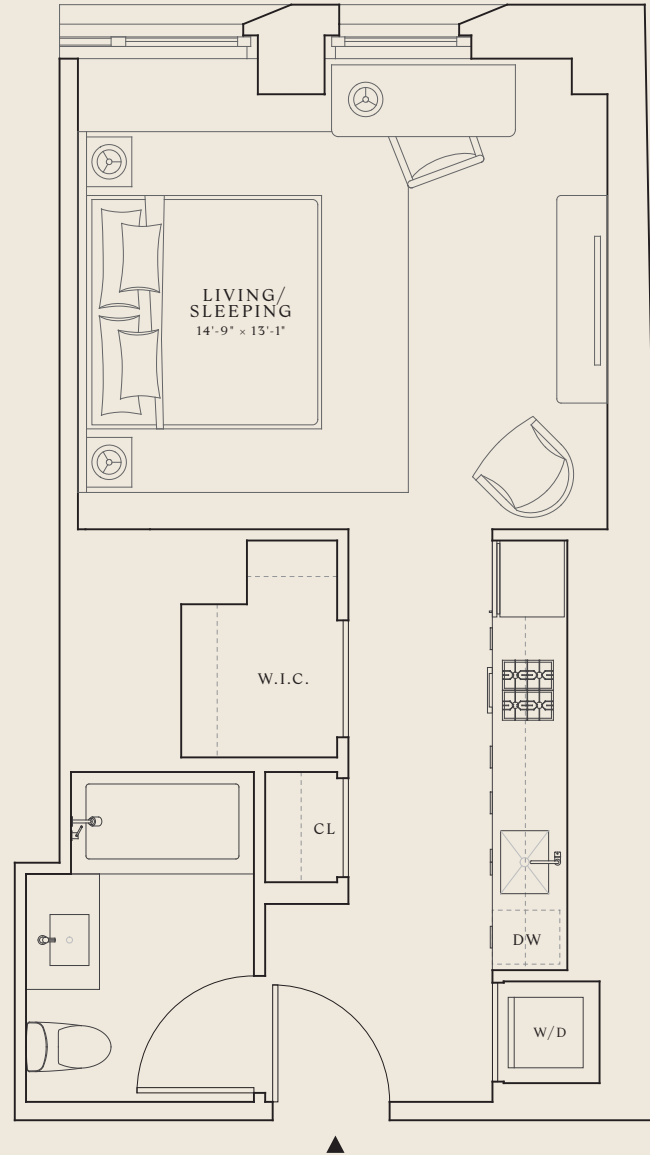

RESIDENCE

K

FLOORS

2-16

NORTH TOWER

STUDIO

1 BATHROOM

RUBY

243W28

All dimensions are approximate and subject to construction changes and omissions. Plans and dimensions may also contain minor variations from floor to floor. The artist representation and interior/exterior decorations, finishes, plantings, appliances and furnishings are provided for illustrative purpose only. All residential units are rented unfurnished. Equal Housing Opportunity. Handicap Accessible.