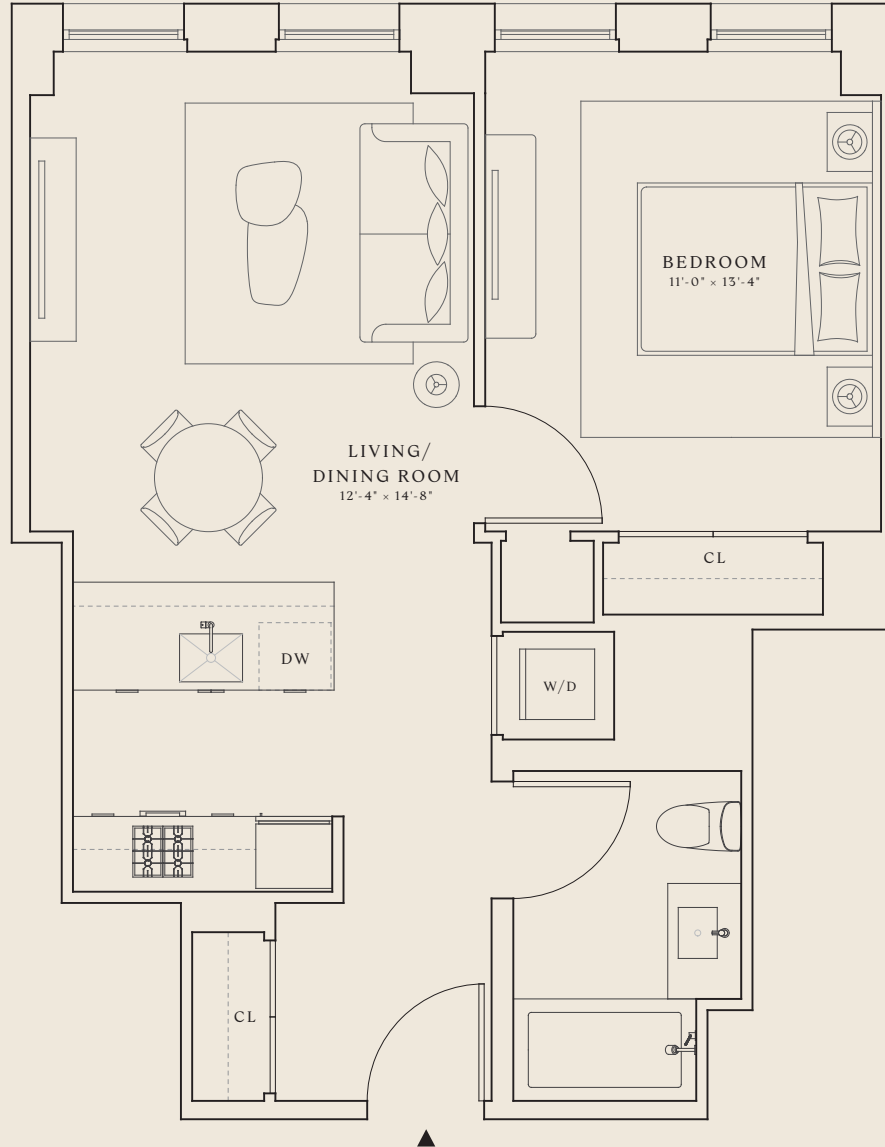

RESIDENCE

N

FLOORS

15-20

NORTH TOWER

1 BEDROOM

1 BATHROOM

RUBY

243W28

All dimensions are approximate and subject to construction changes and omissions. Plans and dimensions may also contain minor variations from floor to floor. The artist representation and interior/exterior decorations, finishes, plantings, appliances and furnishings are provided for illustrative purpose only. All residential units are rented unfurnished. Equal Housing Opportunity. Handicap Accessible.