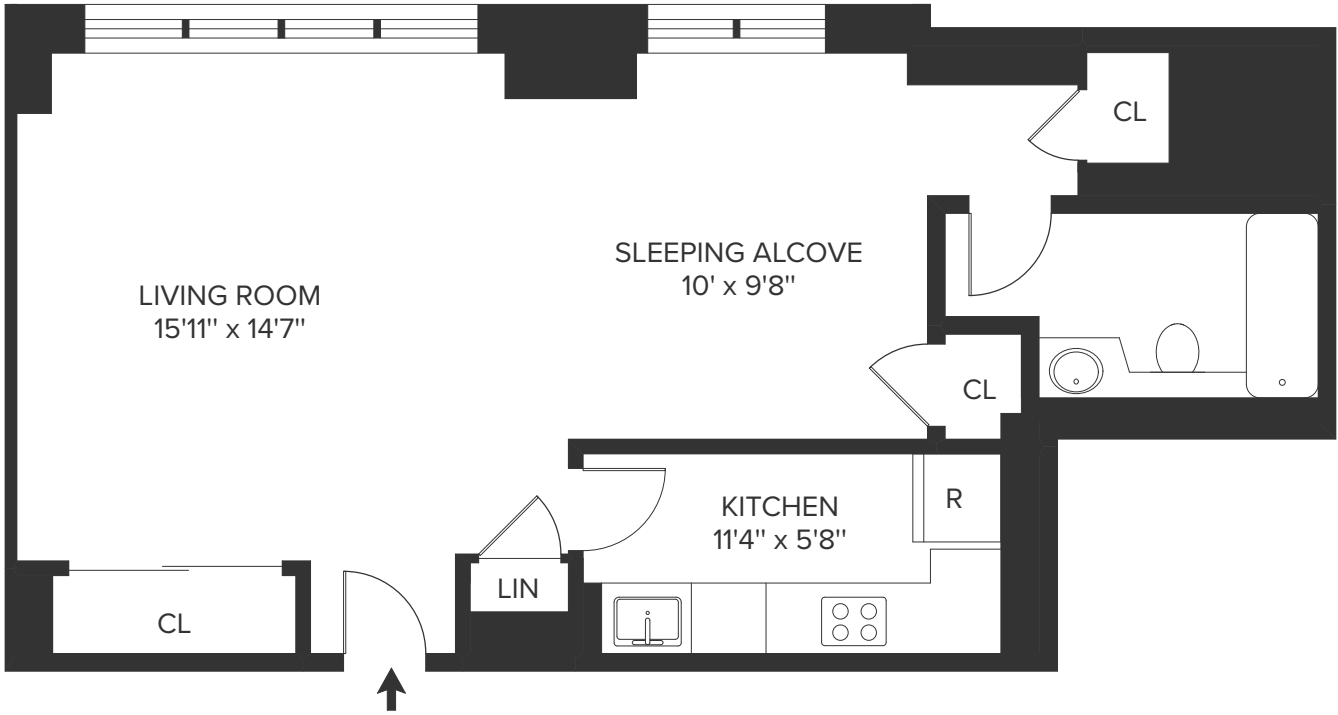

RESIDENCE 3-16L | 17F-29F ALCOVE STUDIO  
1 BATH

480 SQ FT.  
(MZ0B10)

ALL DIMENSIONS ARE APPROXIMATE AND SUBJECT TO NORMAL CONSTRUCTION VARIANCES. FLOOR PLAN MAY BE OF A REPRESENTATIVE UNIT. CONTACT THE LEASING OFFICE FOR DETAILS.